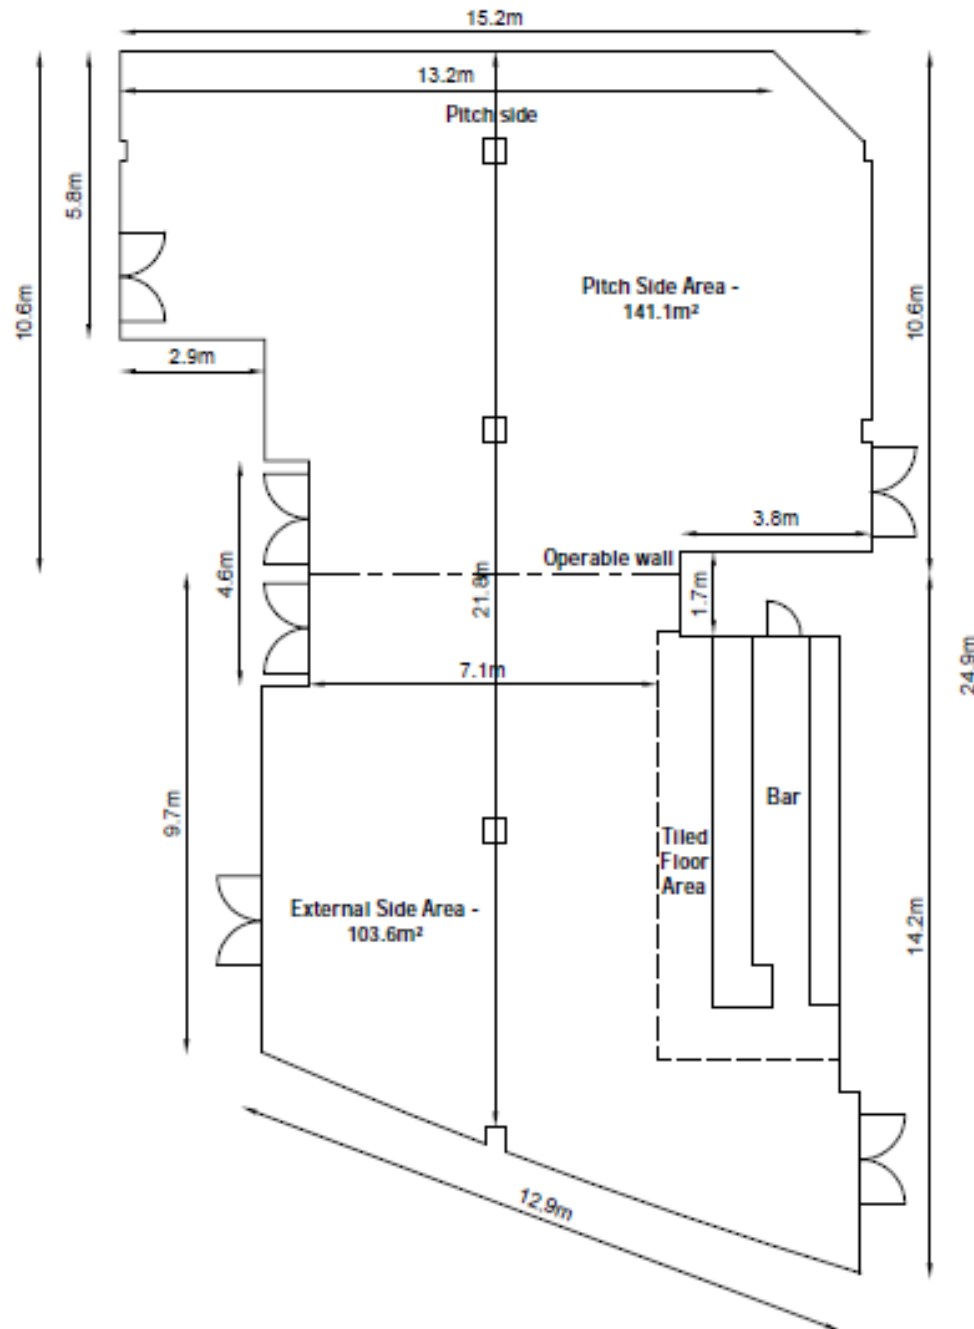

Gap Solutions Lounge

Note - Areas show usable space and do not include the bar or the tiled floor area to the front of bars and kitchens.

Combined Area - 244.7m²

Ceiling height - 2.7m