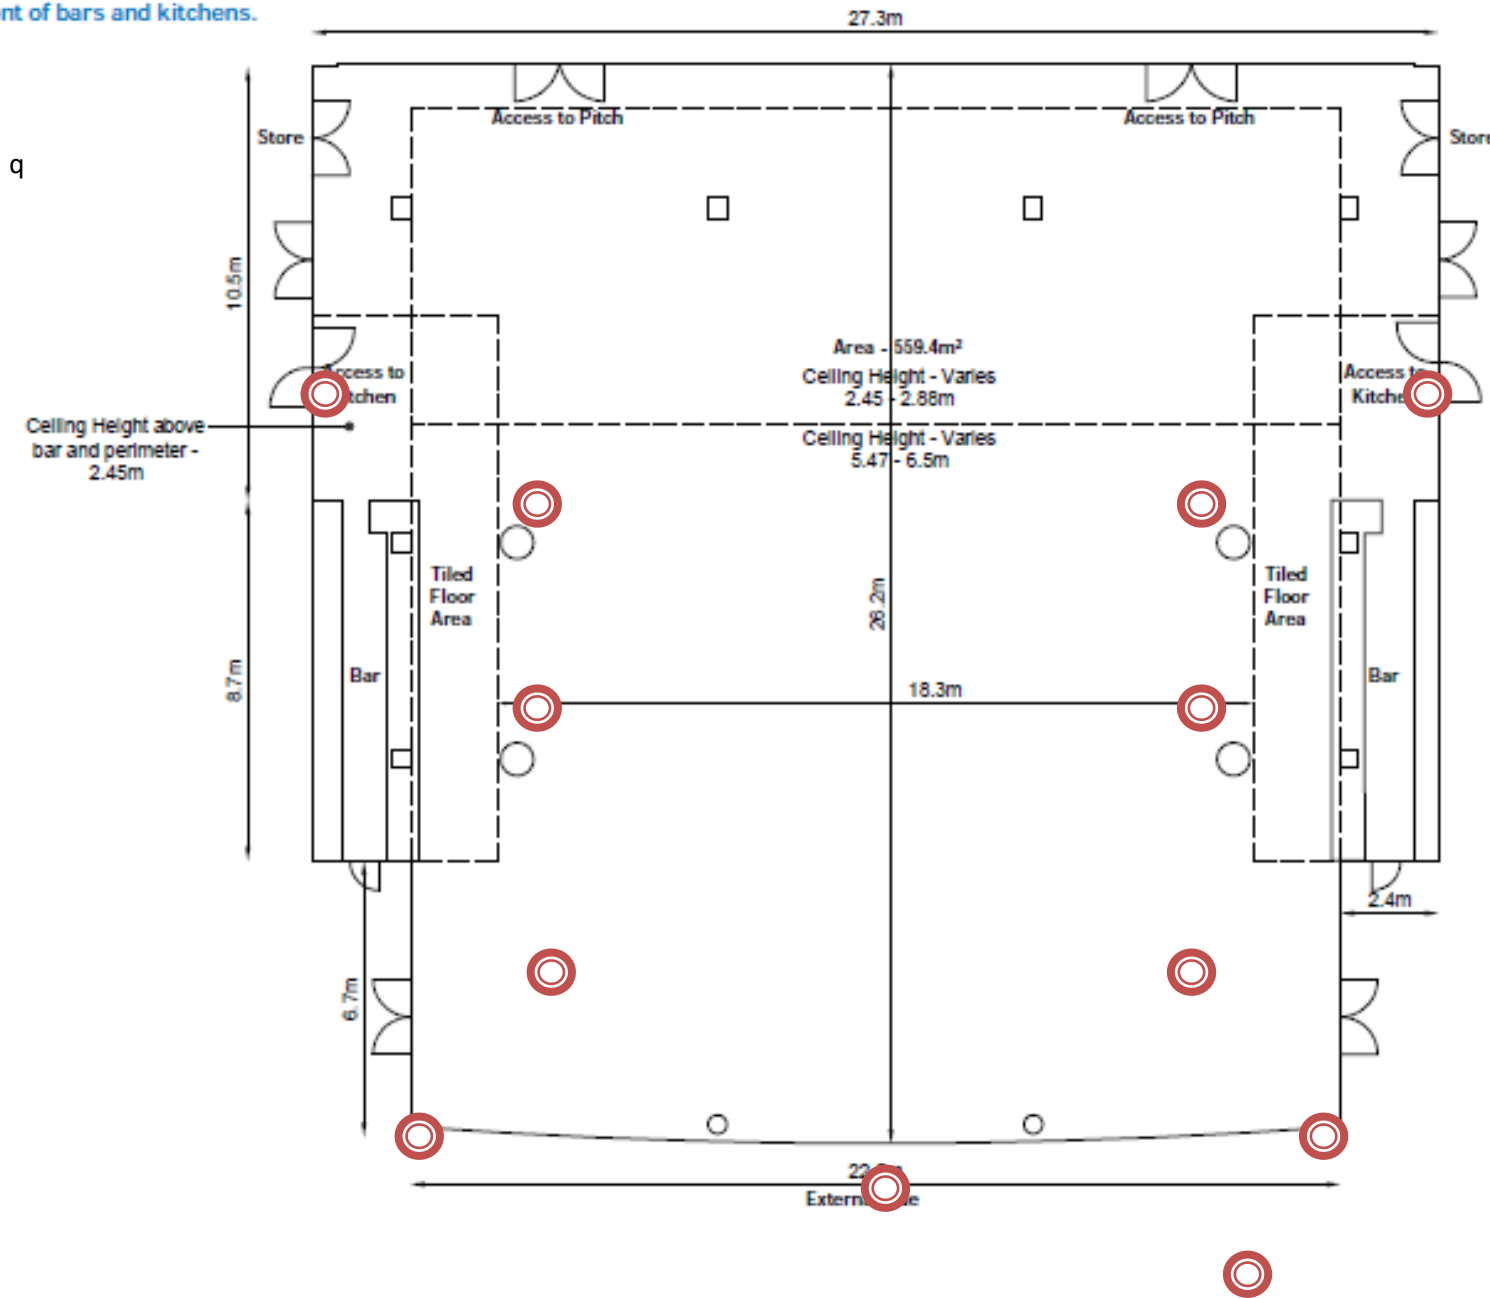

Mayo Wynne Baxter Lounge

www.amexstadium.co.uk

Note - Areas show usable space and do not include the bar or the tiled floor area to the front of bars and kitchens.

Not to scale